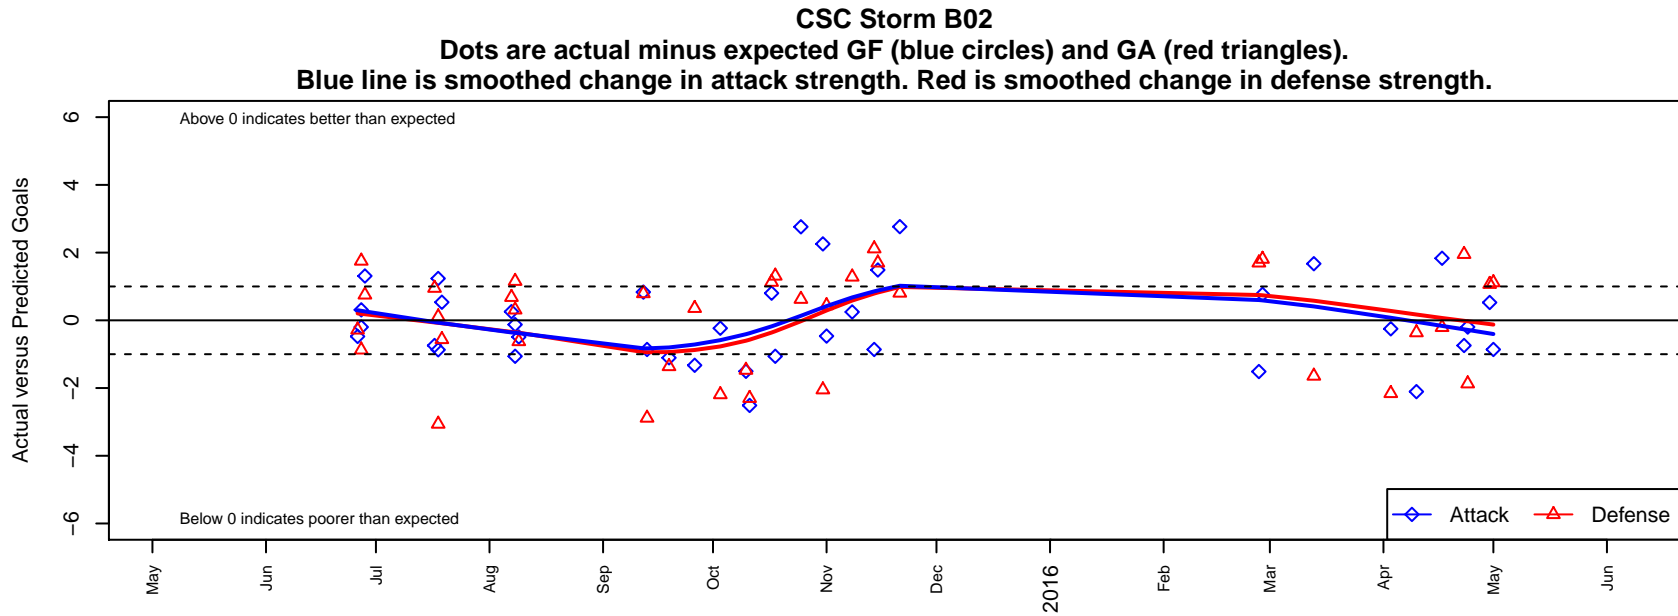

## CSC Storm B02

Corvallis SC Storm  
 Corvallis, OR  
 B02 total strength=859  
 attack=1.57 defense=0.96  
 fall league = PTT B02 Div 1 Green  
 spr league = Spr OYS B02 Div 1 Green  
 notes= Corvallis United SC and  
 Valley FC merged in  
 2014-15

**attack and defense variance (black dot)  
relative to other teams  
and top 10 in region**

**attack and defense rating  
relative to others at age  
and all opponents in last 13 months**

**Performance relative to 13 month average**