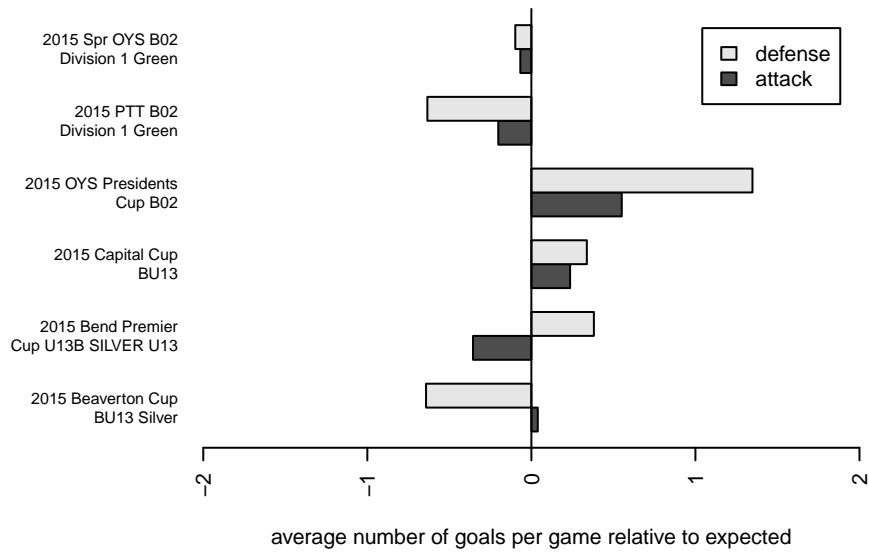

## CSC Storm B02

Corvallis SC Storm  
 Corvallis, OR  
 B02 total strength=859  
 attack=1.57 defense=0.96  
 fall league = PTT B02 Div 1 Green  
 spr league = Spr OYS B02 Div 1 Green  
 notes= Corvallis United SC and  
 Valley FC merged in  
 2014-15

alt names used:  
 CSC 02B  
 CSC 02B  
 CORVALLIS CSC 02B (OR)  
 Corvallis SC 02B  
 Corvallis SC 02B  
 Corvallis SC 02B

Venues played:  
 2015 Capital Cup BU13  
 2015 Beaverton Cup BU13 Silver  
 2015 Bend Premier Cup U13B SILVER U13  
 2015 PTT B02 Division 1 Green  
 2015 OYS Presidents Cup B02  
 2015 Spr OYS B02 Division 1 Green

**attack and defense variance (black dot)  
relative to other teams  
and top 10 in region**

**attack and defense rating  
relative to others at age  
and all opponents in last 13 months**

**Performance relative to 13 month average**