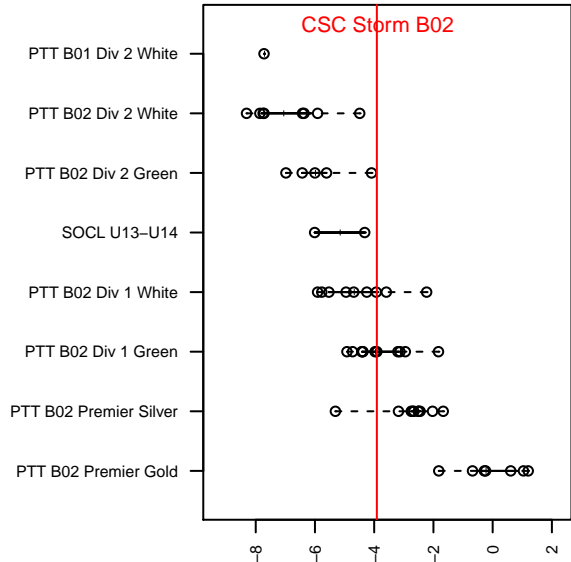

## CSC Storm B02

Corvallis SC Storm  
 Corvallis, OR  
 B02 total strength=859  
 attack=1.57 defense=0.96  
 fall league = PTT B02 Div 1 Green  
 spr league = Spr OYS B02 Div 1 Green  
 notes= Corvallis United SC and  
 Valley FC merged in  
 2014-15

alt names used:  
 CSC 02B  
 CSC 02B  
 CORVALLIS CSC 02B (OR)  
 Corvallis SC 02B  
 Corvallis SC 02B  
 Corvallis SC 02B

Venues played:  
 2015 Capital Cup BU13  
 2015 Beaverton Cup BU13 Silver  
 2015 Bend Premier Cup U13B SILVER U13  
 2015 PTT B02 Division 1 Green  
 2015 OYS Presidents Cup B02  
 2015 Spr OYS B02 Division 1 Green

**attack and defense variance (black dot)  
relative to other teams  
and top 10 in region**

**attack and defense rating  
relative to others at age  
and all opponents in last 13 months**

**Performance relative to 13 month average**